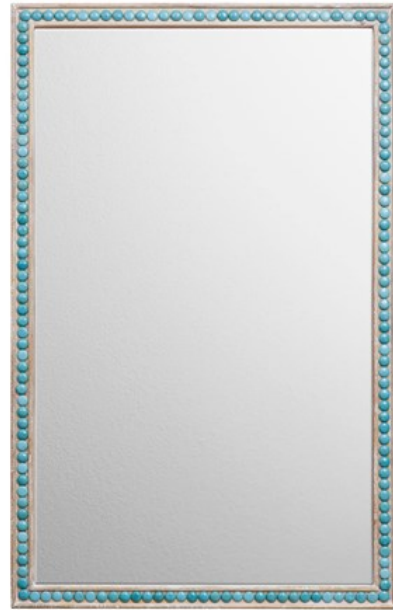

Cromwell

Cabochon Turquoise Mirror

A carved wooden frame and hand set natural stones make our Cabochon Mirror the perfect addition to any space. From Bahamian beach houses to New York penthouses, this design has always been a customer favourite. Hangs vertically or
Horizontally

Cabochon Turquoise Mirror A6 WDSEH8011-GV

Dimensions
870 X 1346MM

Status
NOT IN STOCK

EMPORIUM HOME