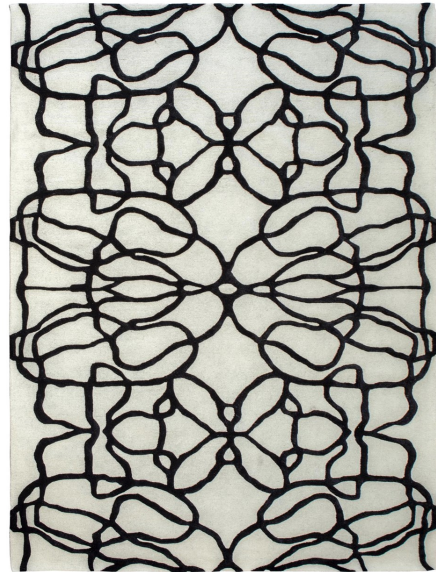

Cromwell

Moth Rug in Ivory and Black

Emporium home for Global Views. A striking pattern created from our original artwork, the Moth Rug is high style and makes an impact. 100% wool construction and a luxurious pile are the perfect compliments to this rug's chic look.

Moth Rug in Ivory and Black

A6 WDSEH9180-GV

Dimensions

AVAILABLE IN 2 SIZES. 2438 X 3048MM OR 2743 X 3657MM

Status

NOT IN STOCK

EMPORIUM HOME