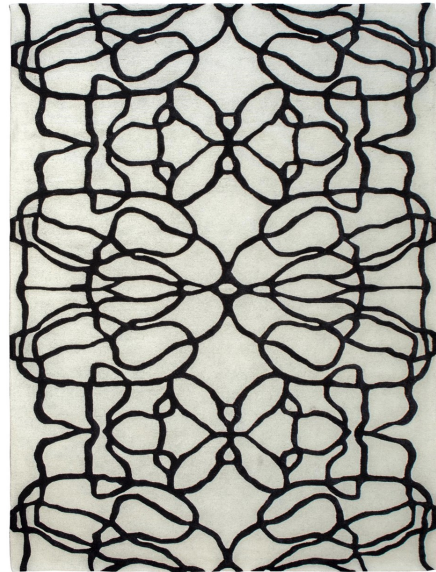

Cromwell

Moth Rug in Ivory and Black

Emporium home for Global Views. A striking pattern created from our original artwork, the Moth Rug is high style and makes an impact. 100% wool construction and a luxurious pile are the perfect compliments to this rugs chic look.

Moth Rug in Ivory and Black

A6 WDSEH9180-GV

Dimensions

AVAILABLE IN 2 SIZES. 2438 X 3048MM OR 2743 X 3657MM

Status

NOT IN STOCK

EMPORIUM HOME