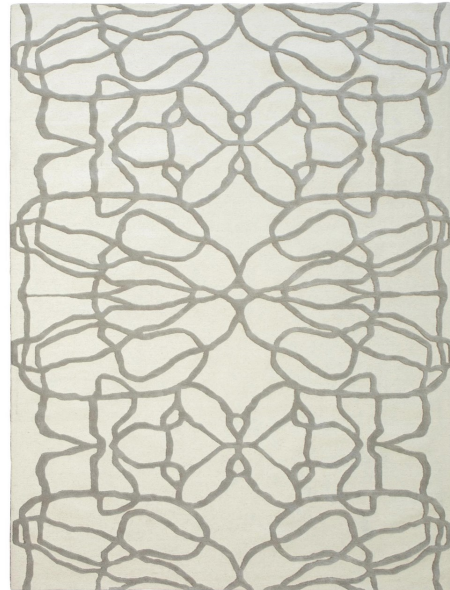

Cromwell

Moth Rug in Ivory and Grey

Emporium home for Global Views. A striking pattern created from our original artwork, the Moth Rug is high style and makes an impact. 100% wool construction and a luxurious pile are the perfect compliments to this rug's chic look.

Moth Rug in Ivory and Grey

A6 WDSEH9182-GV

Dimensions

AVAILABLE IN 2 SIZES. 2438 X 3048MM OR 2743 X 3657MM

Status

NOT IN STOCK

EMPORIUM HOME