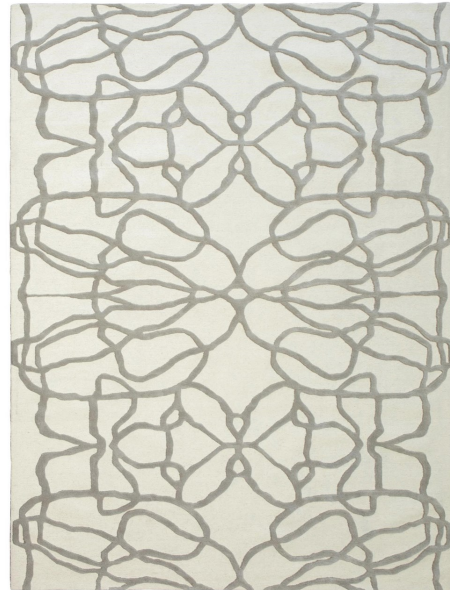

Cromwell

Moth Rug in Ivory and Grey

Emporium home for Global Views. A striking pattern created from our original artwork, the Moth Rug is high style and makes an impact. 100% wool construction and a luxurious pile are the perfect compliments to this rugs chic look.

Moth Rug in Ivory and Grey

A6 WDSEH9182-GV

Dimensions

AVAILABLE IN 2 SIZES. 2438 X 3048MM OR 2743 X 3657MM

Status

NOT IN STOCK

EMPORIUM HOME