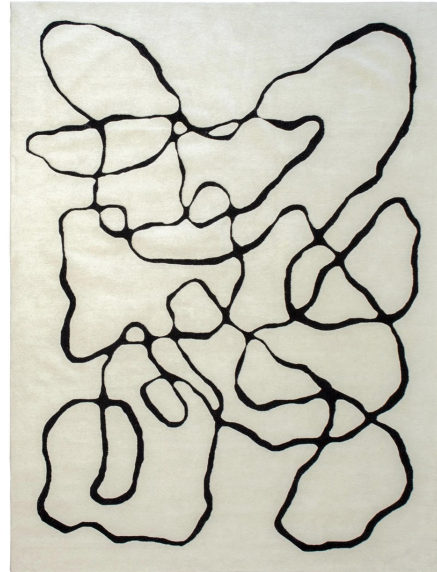

Cromwell

Squiggle Rugs in White and Black

Emporium home for Global Views. A striking pattern created from our original artwork, the Squiggle Rug is high style and makes an impact. 100% wool construction and a luxurious pile are the perfect compliments to this rugs chic look.

Squiggle Rugs in White and Black

A6 WDSEH9184-GV

Dimensions

AVAILABLE IN 2 SIZES. 2438 X 3048MM OR 2743 X 3657MM

Status

NOT IN STOCK

EMPORIUM HOME