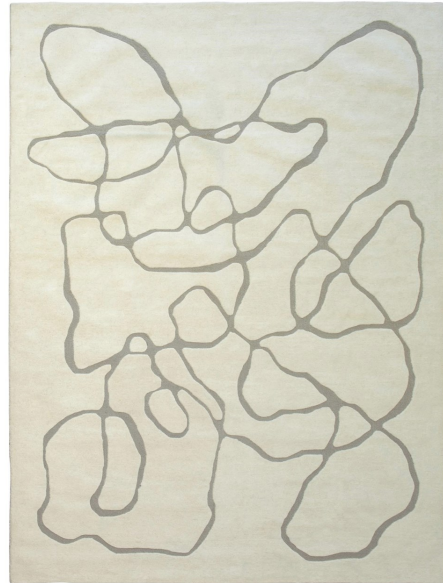

Cromwell

Squiggle Rugs in Ivory and Grey

Emporium home for Global Views. A striking pattern created from our original artwork, the Squiggle Rug is high style and makes an impact. 100% wool construction and a luxurious pile are the perfect compliments to this rugs chic look.

Squiggle Rugs in Ivory and Grey

A6 WDSEH9186-GV

Dimensions

AVAILABLE IN 2 SIZES. 2438 X 3048MM OR 2743 X 3657MM

Status

NOT IN STOCK

EMPORIUM HOME