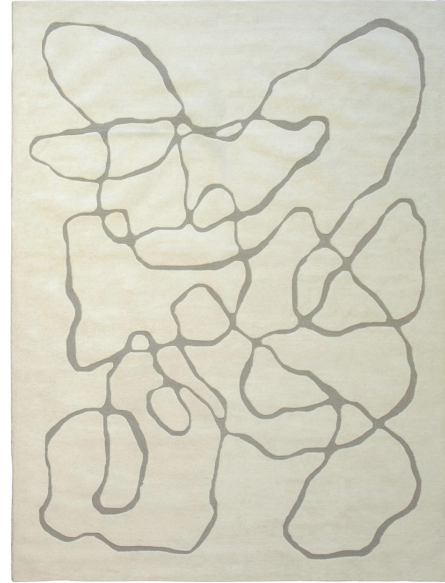

Cromwell

Squiggle Rugs in Ivory and Grey

Emporium home for Global Views. A striking pattern created from our original artwork, the Squiggle Rug is high style and makes an impact. 100% wool construction and a luxurious pile are the perfect compliments to this rugs chic look.

Squiggle Rugs in Ivory and Grey

A6 WDSEH9186-GV

Dimensions

AVAILABLE IN 2 SIZES. 2438 X 3048MM OR 2743 X 3657MM

Status

NOT IN STOCK

EMPORIUM HOME